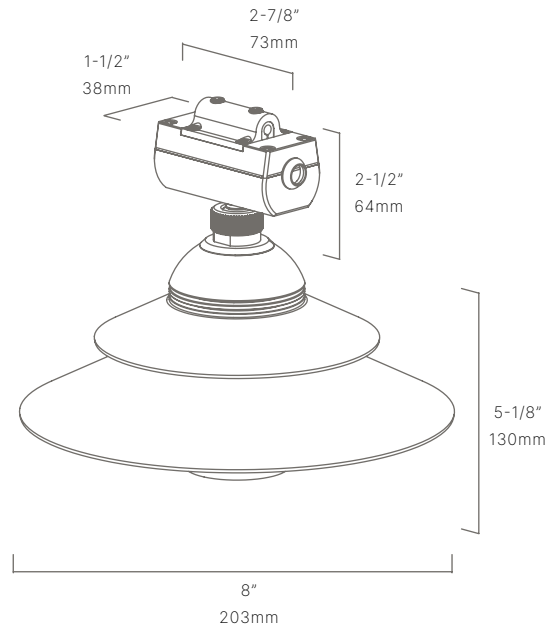

### AVAILABLE FINISHES:

FIXTURE DIMENSIONS	L5-1/8" x D8"
LIGHT SOURCE	Integrated LED
COLOR TEMPERATURES	2700K, 3000K
WATTAGES	8W
CRI (RA)	80 CRI
VOLTAGE	12V
DELIVERED LUMENS	205lm (3000K)
DIMMABLE	Yes, Dim to <10% via Transformer
DRIVER	Yes, 12V Integral Constant Current
TRANSFORMER	No, 12V AC/DC Transformer Required
MOUNT	Included J-Box
FINISH	Included Natural
MATERIAL	Brass & Copper
LOCATION	Exterior Wet
CERTIFICATIONS	UL, IP66, IP67, Dark Sky
HOW TO SPECIFY	Call 760.931.2910